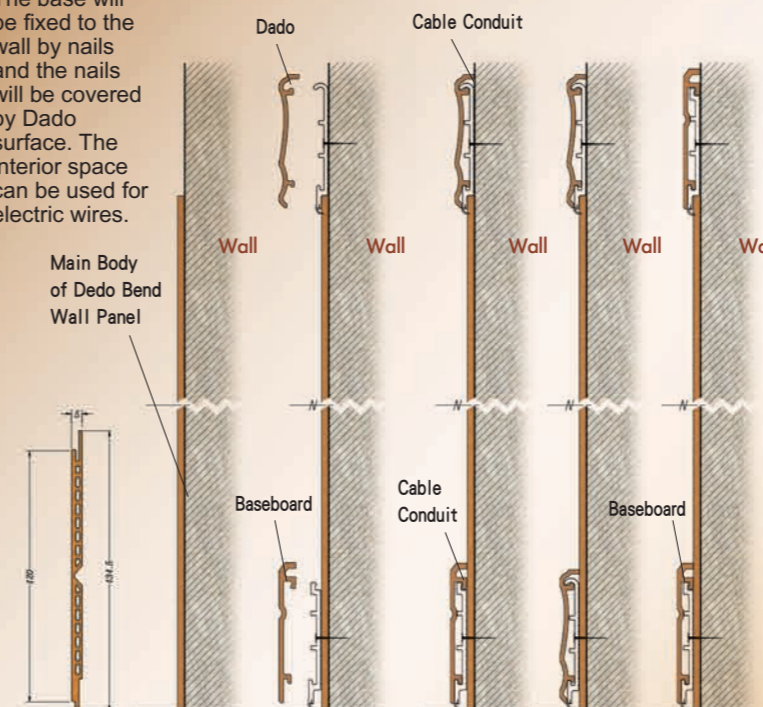

UNIQUE Interior Deco Material — Dado and Wall Panel Series

Size of Products

Construction and Assembling

The base will be fixed to the wall by nails and the nails will be covered by Dado surface. The interior space can be used for electric wires.

Main Body of dedo bend Wall Panel— The central part is designed to be foldable which can be used in both interior and exterior angles.

Product Color

692

36T

HG5

HJ4

Function of Dado and Wall Panel

- (1) Anti-crash
- (2) Sound-proof
- (3) Good-looking
- (4) Anti-dirt
- (5) Anti-scratch
- (6) Durability
- (7) Easy to fit in