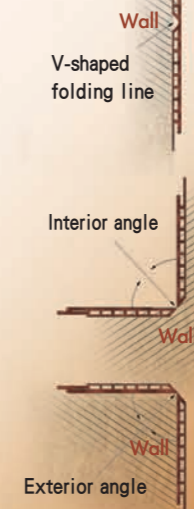

UNIQUE Interior Deco Material — Dado and Wall Panel Series

Size of Products

Construction and Assembling

The base will be fixed to the wall by nails and the nails will be covered by Dado surface. The interior space can be used for electric wires.

Main Body of dedo bend Wall Panel— The central part is designed to be foldable which can be used in both interior and exterior angles.

Product Color

692

36T

HG5

HJ4

Function of Dado and Wall Panel

- (1) Anti-crash
- (2) Sound-proof
- (3) Good-looking
- (4) Anti-dirt
- (5) Anti-scratch
- (6) Durability
- (7) Easy to fit in