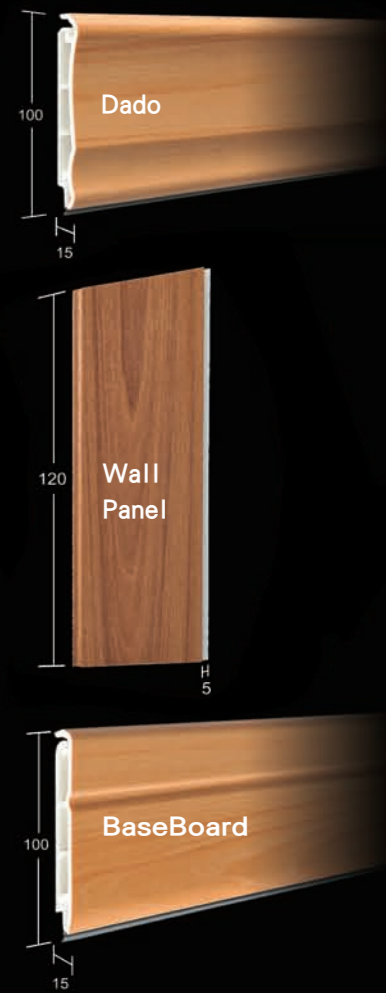

UNIQUE Interior Deco Material — Dado and Wall Panel Series

Size of Products

Construction and Assembling

The base will be fixed to the wall by nails and the nails will be covered by Dado surface. The interior space can be used for electric wires.

Main Body of dedo bend Wall Panel— The central part is designed to be foldable which can be used in both interior and exterior angles.

Product Color

692

36T

HG5

HJ4

Function of Dado and Wall Panel

- (1) Anti-crash
- (2) Sound-proof
- (3) Good-looking
- (4) Anti-dirt
- (5) Anti-scratch
- (6) Durability
- (7) Easy to fit in